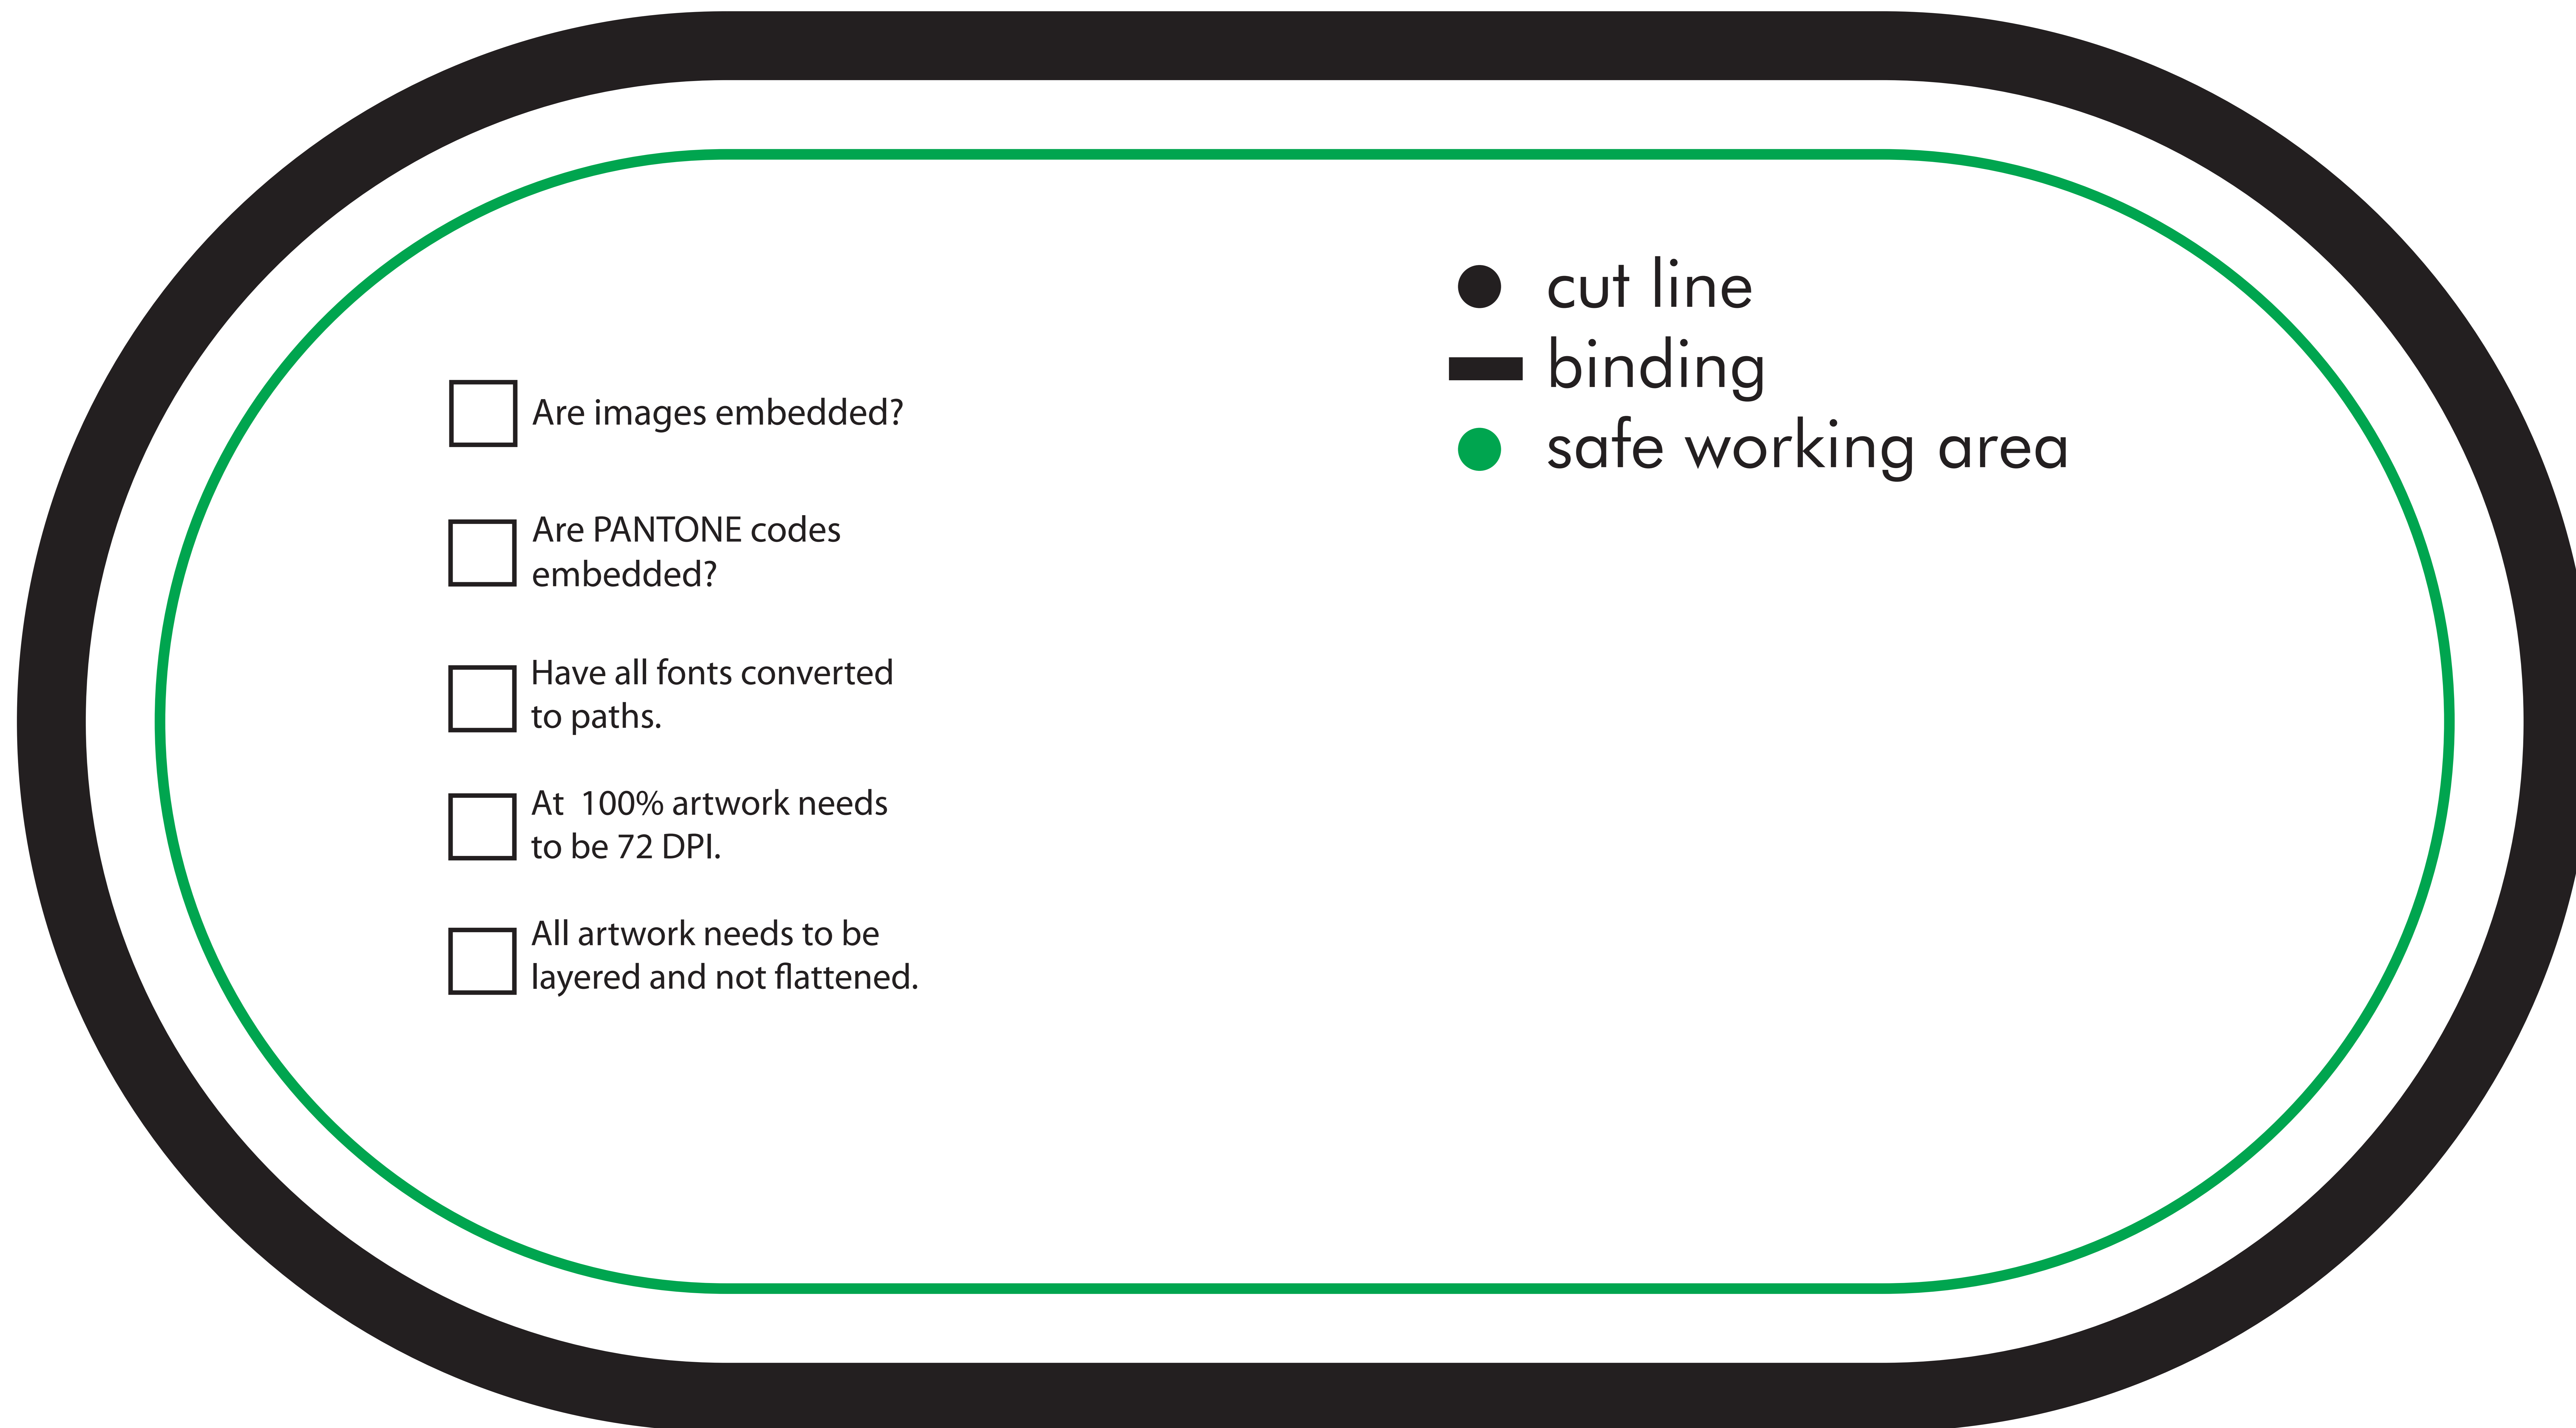

Side A & B

Are images embedded?

Are PANTONE codes embedded?

Have all fonts converted to paths.

At 100% artwork needs to be 72 DPI.

All artwork needs to be layered and not flattened.

● cut line

— binding

● safe working area

**Horizontal Pop-Up Mini
(1210 x 665)**